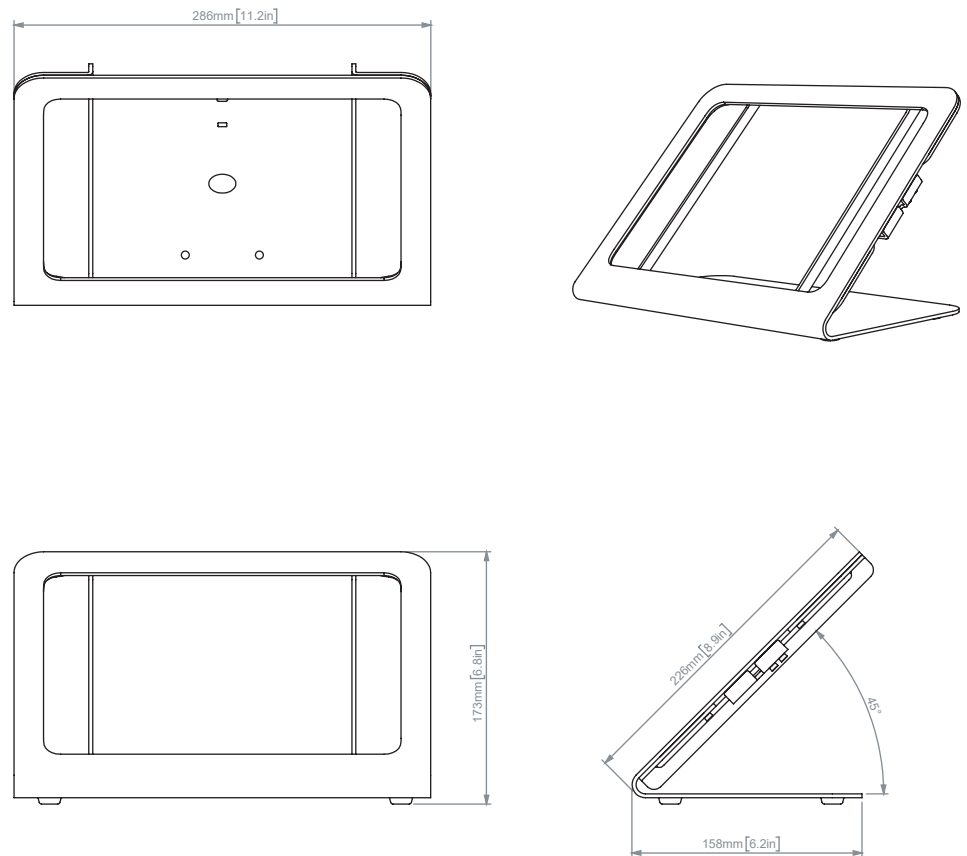

## Secure Stand for iPad Pro 11-inch

Secure the new iPad Pro 11-inch for use in your business.

WindFall Stand is refreshed to compliment the tablet's new all-glass, all-powerful display. With a clean aesthetic and all the clever security details, there are plenty of ways to use WindFall Stand in your space.

# STAND

H571

for iPad Pro 11-inch

## Dimensions