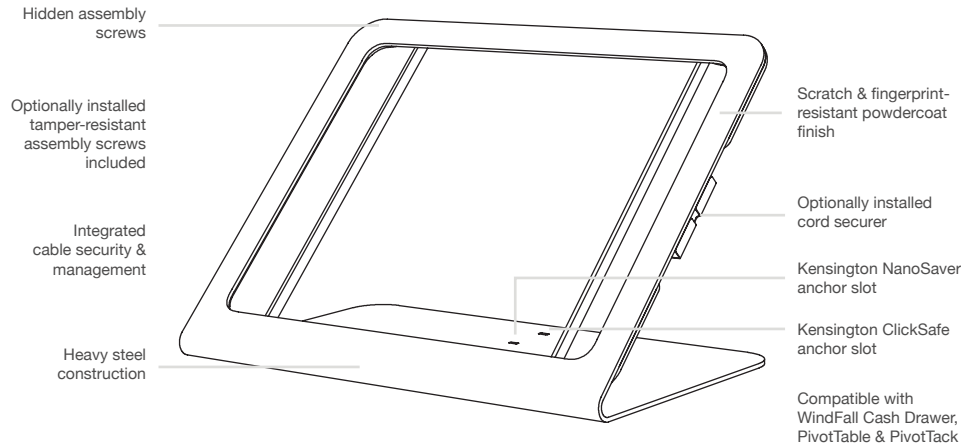

STAND

H571

for iPad Pro 11-inch

Features