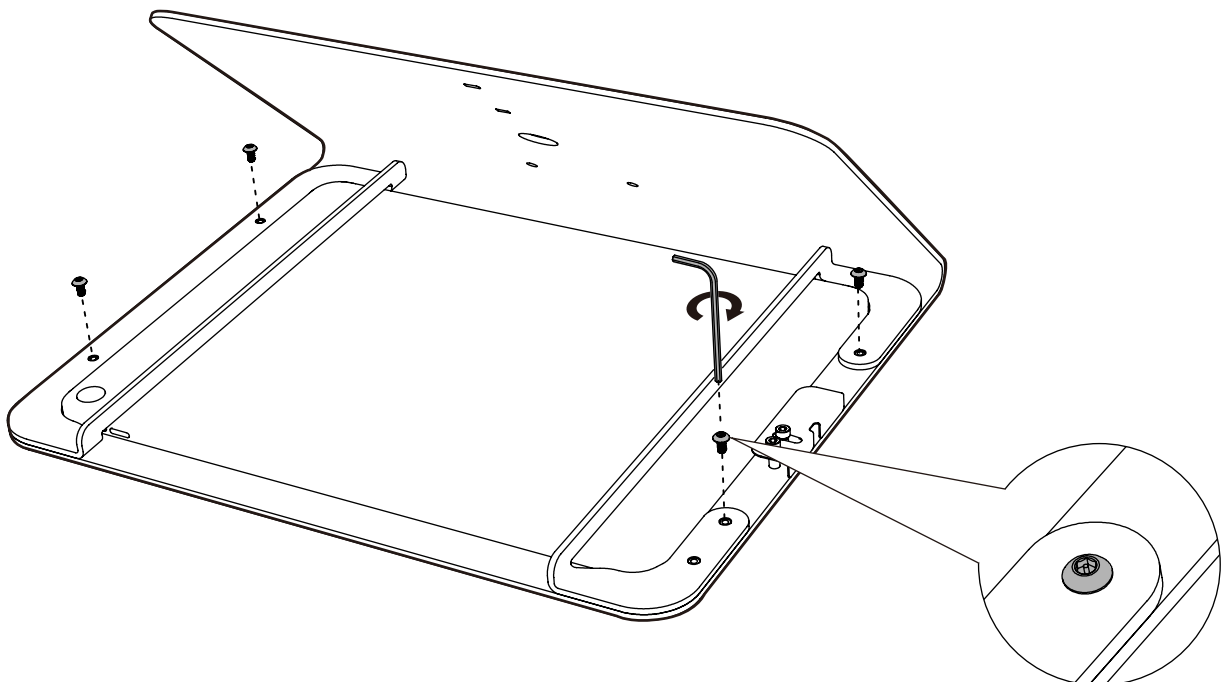

Optional:
Kensington NanoSaver
Keyed Laptop Lock
(sold seperately)

Optional:
PivotTack (sold seperately)

Optional:
PivotTable (sold seperately)

Optional:
Kensington ClickSafe Cable Lock
(sold seperately)

1 Select then install feet

Option: Remove original screws

Install security screws

2 Loosen and remove screws

i Loosen, but do not remove.

3 Remove right-hand tablet bracket and cord securer

4 Install the iPad Pro