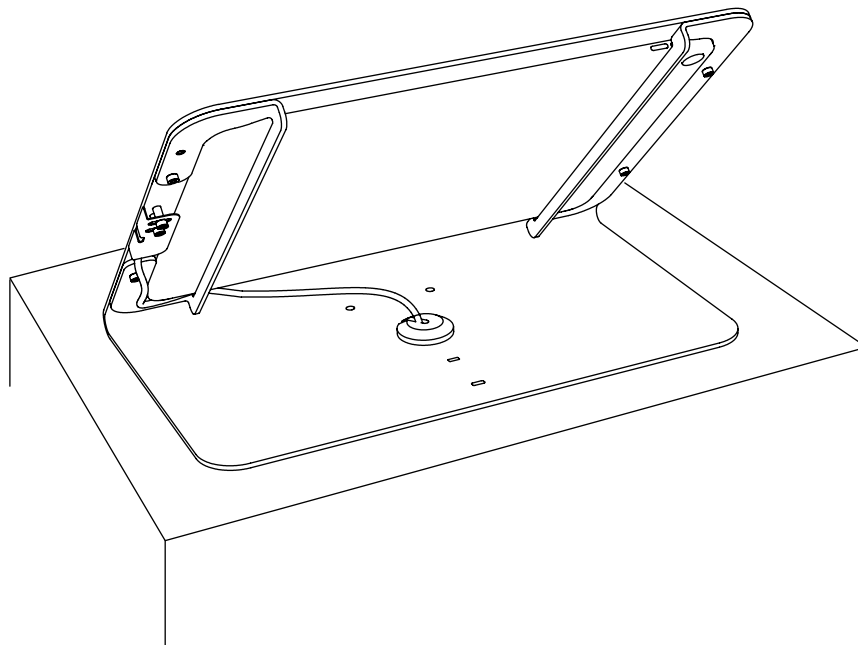

5 Route your USB-C cable and reinstall right-hand tablet bracket

5 Fasten cord securer

 Adjust cord securer snug to your cable

6 Tighten all screws

7 Done

Counter Mounting

PivotTack

PivotTable