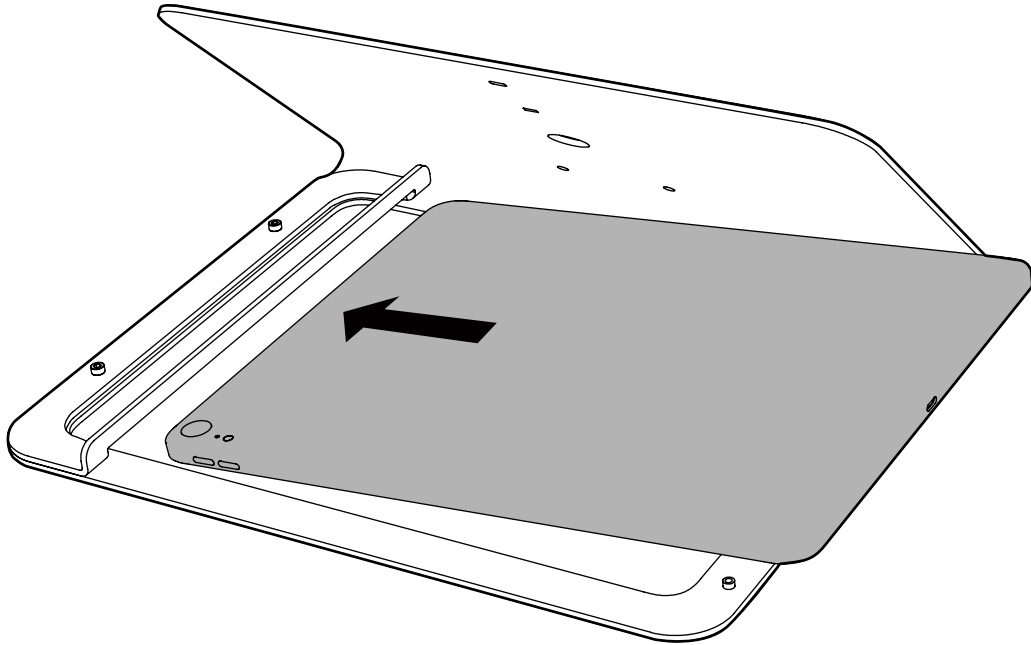

1 Select then install feet

Option: Remove original screws

Install security screws

2 Loosen and remove screws

i Loosen, but do not remove.

3 Remove right-hand tablet bracket and cord securer

4 Install the iPad Pro

5 Route your USB-C cable and reinstall right-hand tablet bracket

5 Fasten cord securer

 Adjust cord securer snug to your cable

6 Tighten all screws

7 Done

Counter Mounting

PivotTack

PivotTable