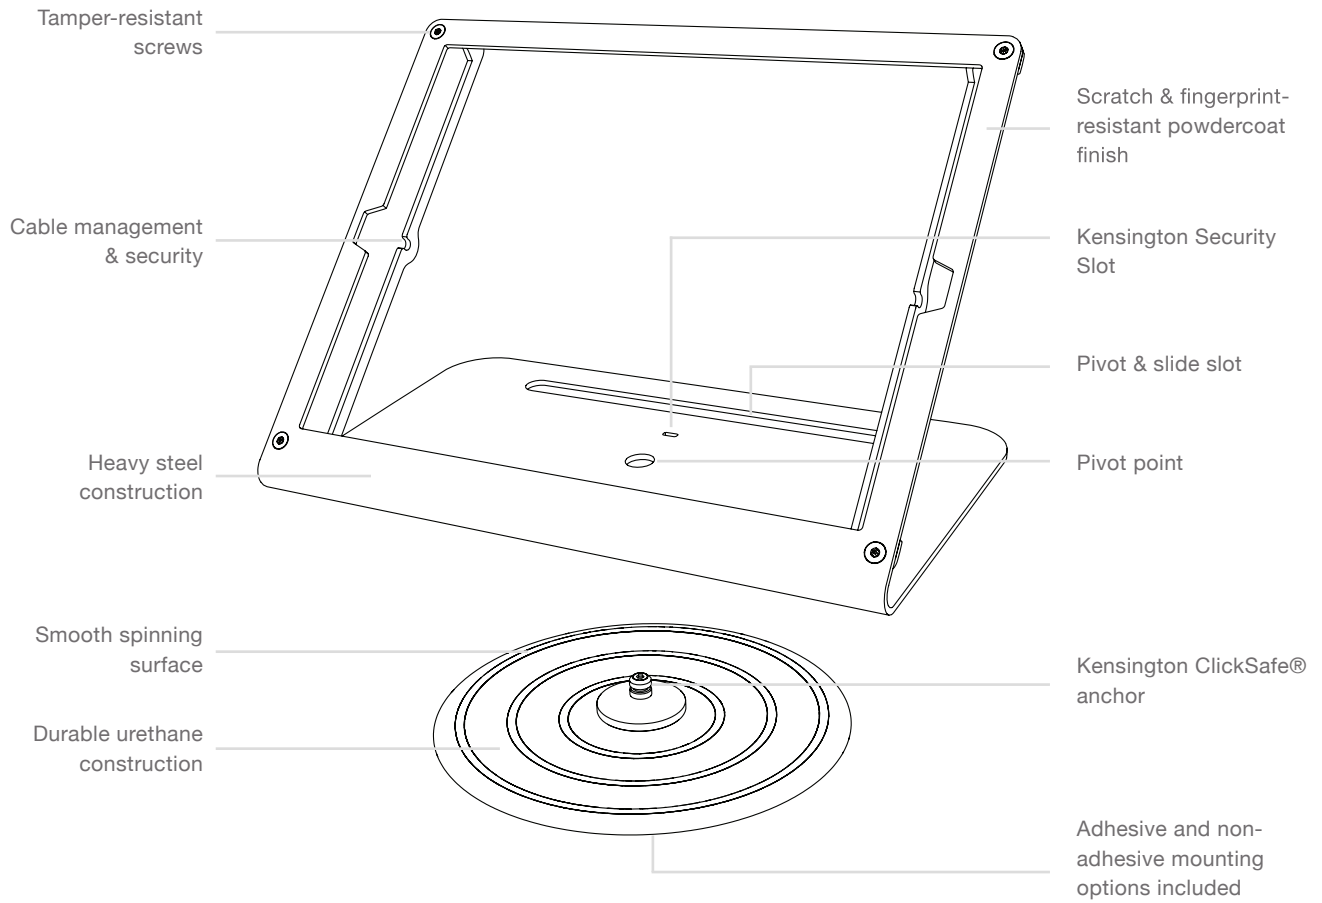

WindFall® STAND

Secure Stand for Surface Pro

Use Microsoft's powerful flagship tablet securely in your business with WindFall Stand for Surface Pro. Sturdy steel construction, tamper-resistant assembly, and multiple mounting options make sure that your Surface Pro is safe and secure.

Specifications

Price	\$139	Height	7 inches
SKU	H403	Width	11.5 inches
		Depth	6.5 inches
		Weight	3 pounds
		Angle	45 degrees

What's Included

- WindFall Stand
- PivotTable for WindFall
- Assembly tool
- Friction feet
- Sliding feet
- Screw caps