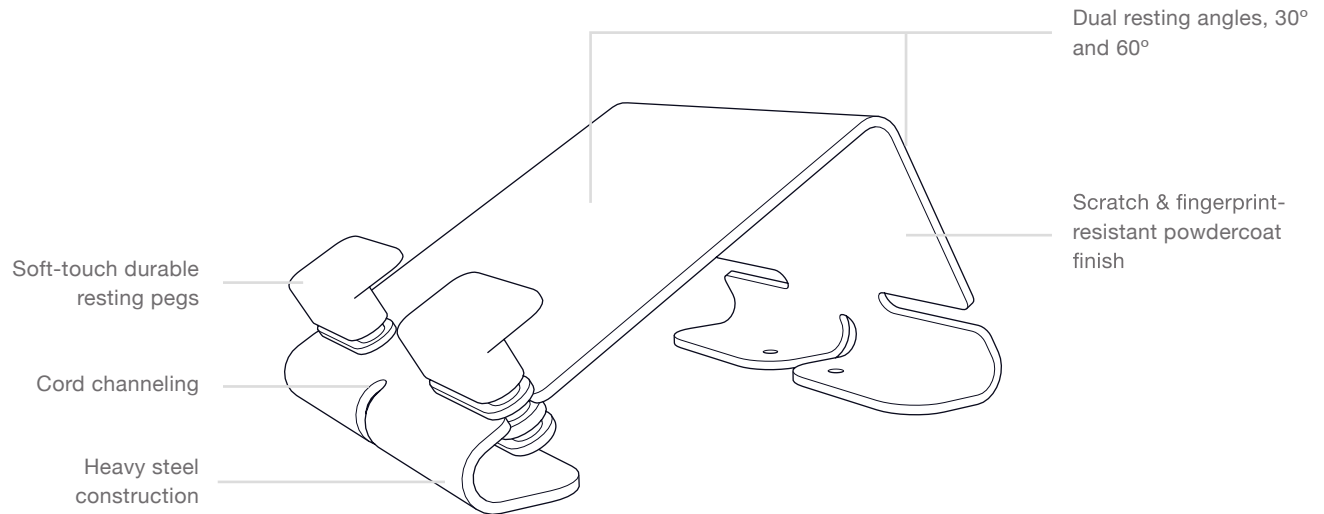

@REST

Built of heavy steel with a beautiful finish, @Rest is no flimsy gadget accessory — it's high-end furniture for your tablet. Thanks to @Rest's adjustable pegs, it's compatible with virtually any tablet. @Rest is also sturdy enough to support your other technology loves, be it a MacBook Pro or the slim MacBook Air.

Specifications

SKU	H234	Height	3.2 inches
		Width	4.8 inches
		Depth	6.5 inches
		Weight	1.5 pounds

What's Included

@Rest
 @Rest peg pair
 Four friction feet

Available Colors

Additional and custom colors available upon request. Minimum order and additional charges will apply.